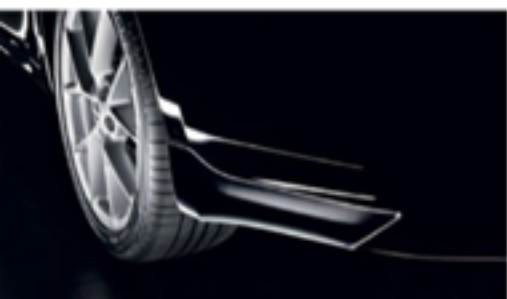

2011 Nissan Maxima

Dorschel Nissan Parts & Accessories · (888) 830-7372 · 3817 W. Henrietta Rd. · Rochester, NY 14623

Rear Decklid Spoiler

Heighten the style of your Maxima with an aerodynamic spoiler.

- Custom-designed to help enhance vehicle aerodynamic rear down-force
- Comes pre-painted in factory-matched colors

Requires additional harness and weather-strip. Interior third-brake light cover available.

\$599⁰⁰

Installed

Splash Guards (4-piece)

Save your Maxima from an unwelcome mud bath.

- Contoured to match wheel openings, Splash Guards help prevent dirt and debris from nicking and scratching the finish
- Add value and style, and help protect your resale value

\$229⁰⁰

Installed

Nose Mask

Help keep your Maxima looking like new with a premium leather-grain vinyl Nose Mask.

- Soft-felt polyester-lined to prevent abrasion
- 2-piece design lets you open the hood without removal